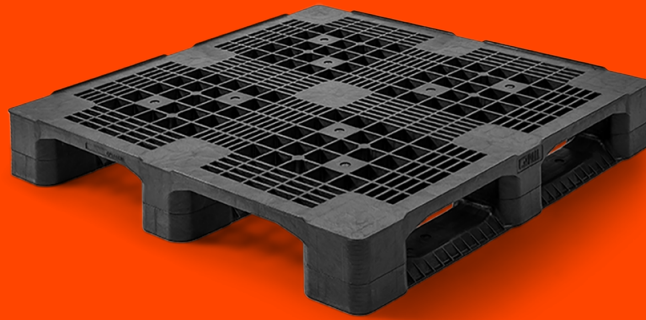

PLASTIC PALLET 1200 X 1200 OPEN DECK 3 RUNNERS HEAVY

QP1212HB3RR

GENERAL

Dimensions (mm):	1200x1200
Length (mm)	1200
Width (mm)	1200
Height (mm):	165
Weight (kg):	23.8
Static load (kg):	7500
Dynamic load (kg):	2000
Load in rack (kg):	1375
Bottom:	3 runners
Upper deck:	open deck

DIMENSIONS

A	B	C	D	E	F
210	150	210	315	315	165
G	H	I	J	K	L
210	150	210	315	315	165

DISCLAIMERS

- Racking load conversion protocol based on 25kg bags test.
- Tolerance deviation in the size of the plastic pallet +5 / -5 mm. Tolerance deviation in the weight of the plastic pallet +5 / -5 %.
- The load performance (static dynamic and racking) are determined under a evenly divided load.