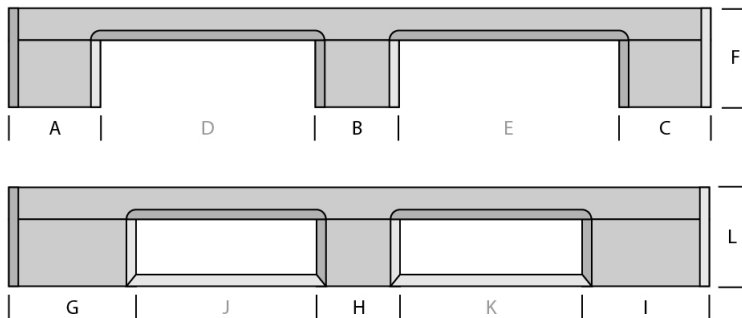

PLASTIC PALLET 1200 X 1200 OPEN DECK 3 RUNNERS HEAVY

QP1212HB3RR

GENERAL

Dimensions (mm):	1200x1200
Length (mm)	1200
Width (mm)	1200
Height (mm):	165
Weight (kg):	23.8
Static load (kg):	7500
Dynamic load (kg):	2000
Load in rack (kg):	1375
Bottom:	3 runners
Upper deck:	open deck

DIMENSIONS

A	B	C	D	E	F
210	150	210	315	315	165
G	H	I	J	K	L
210	150	210	315	315	165

DISCLAIMERS

- Racking load conversion protocol based on 25kg bags test.
- Tolerance deviation in the size of the plastic pallet +5 / -5 mm. Tolerance deviation in the weight of the plastic pallet +5 / -5 %.
- The load performance (static dynamic and racking) are determined under a evenly divided load.